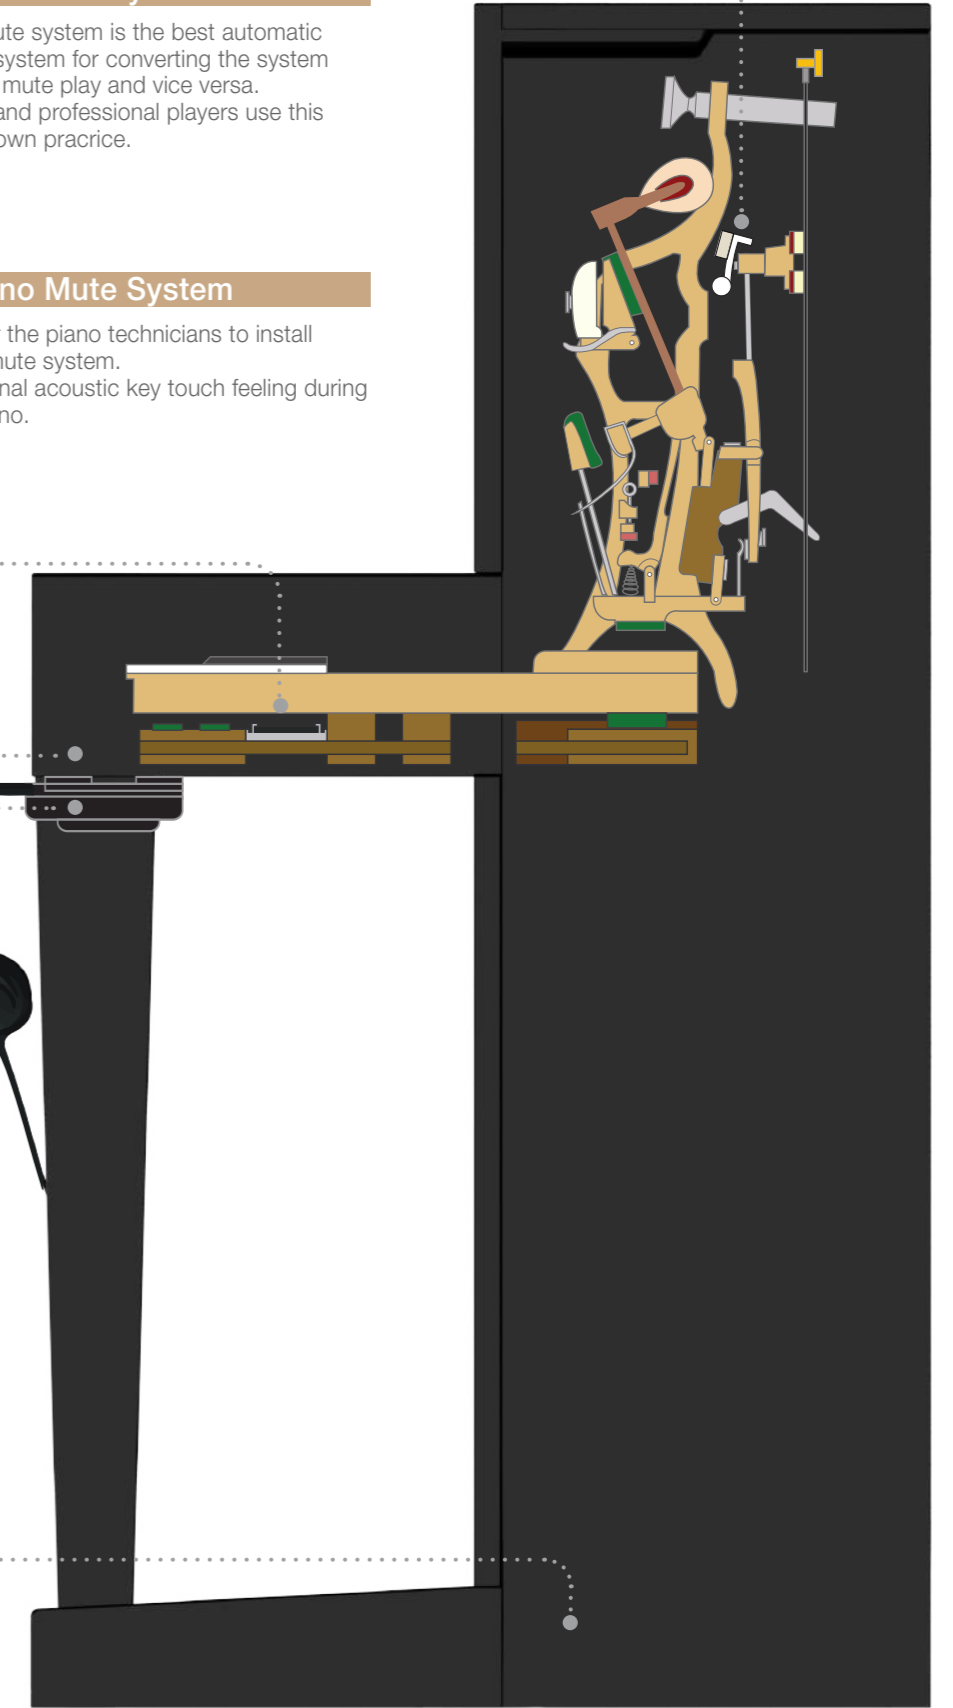

Every Music & Sound for You & for Everybody!

GENIO is the necessity for every piano.
Play your piano anytime anyplace.

The new generation of GENIO α has the newly developed touchless Black Key Sensor rail which is very strong from moisture or dust, and it has the proud of perfect acoustic touch and original sound reproduction.

Key Sensor Strip (Black Key Sensor)

It detects the up-down movement of every key, and converts to MIDI data to forward to control unit.

- ·Reflector type optic touchless sensors. (keeps 100% acoustic key touch feeling, and reproduces the sound and sensitivity like the real acoustic piano.)
- ·The thinnest sensor rail in the world. (Available for every piano in the world.)
- ·The sensor protection black cover. (protects sensors from the moisture, dust and foreign substances.)
- ·Built-In Key Scanner.

Mute Lever

It controls the mute bar to play normal acoustic piano or silent piano.

Control Unit

The new one body control unit. By the MIDI signals generated by scanning of key sensors, the sound in Soundboard and digital functions built in control unit operate for users to listen to the re-produced sound through headphones or speakers. All of these operations can be controlled by the (touch)buttons or dial in front or on the top of the control unit.

Headphones

Without bothering the surrounding people, you can listen to the piano sound through the GENIO exclusive headphones. Two headphones can be connected at the same time, or speakers are connected in headphones socket to be used like a digital piano.

Pedal Sensors

Pedal sensors detect the pedal movement, and enable the system to express the actual piano performance.

Mute Bar (Grand Piano & Upright Piano)